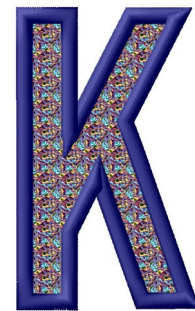

Name: Letter K Machine Embroidery Design

SKU: GSD01-RPLAINK

Brand: Grand Slam Designs

Unique Colors: 13 (3 color Stops)

Unique Colors

	Color Name (Color Code)	Manufacturer - Type
	Super White (1001) [No Color Selected]	madeira - rayon
	Dusty Lilac (1263) [No Color Selected]	madeira - rayon
	Crocus (286)	Exquisite - Polyester 1000m

Complete Color Sequence

#		Color Name (Color Code)	Manufacturer - Type
1		Super White (1001) [No Color Selected]	madeira - rayon
2		Super White (1001) [No Color Selected]	madeira - rayon
3		Crocus (286)	Exquisite - Polyester 1000m