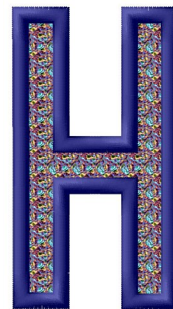

Name: Letter H Machine Embroidery Design

SKU: GSD01-RPLAINH

Brand: Grand Slam Designs

Unique Colors: 13 (3 color Stops)

Unique Colors

	Color Name (Color Code)	Manufacturer - Type
	Super White (1001) [No Color Selected]	madeira - rayon
	Dusty Lilac (1263) [No Color Selected]	madeira - rayon
	Crocus (286)	Exquisite - Polyester 1000m

Complete Color Sequence

#		Color Name (Color Code)	Manufacturer - Type
1		Super White (1001) [No Color Selected]	madeira - rayon
2		Super White (1001) [No Color Selected]	madeira - rayon
3		Crocus (286)	Exquisite - Polyester 1000m