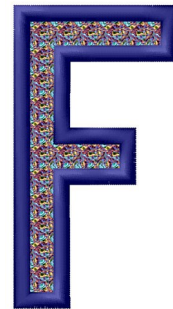

Name: Letter F Machine Embroidery Design

SKU: GSD01-RPLAINF

Brand: Grand Slam Designs

Unique Colors: 13 (3 color Stops)

Unique Colors

	Color Name (Color Code)	Manufacturer - Type
	Super White (1001) [No Color Selected]	madeira - rayon
	Dusty Lilac (1263) [No Color Selected]	madeira - rayon
	Crocus (286)	Exquisite - Polyester 1000m

Complete Color Sequence

#		Color Name (Color Code)	Manufacturer - Type
1		Super White (1001) [No Color Selected]	madeira - rayon
2		Super White (1001) [No Color Selected]	madeira - rayon
3		Crocus (286)	Exquisite - Polyester 1000m