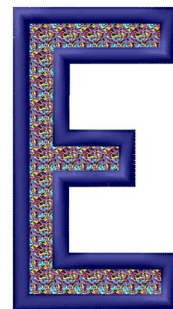

Name: Letter E Machine Embroidery Design

SKU: GSD01-RPLAINE

Brand: Grand Slam Designs

Unique Colors: 13 (3 color Stops)

Unique Colors

	Color Name (Color Code)	Manufacturer - Type
	Super White (1001) [No Color Selected]	madeira - rayon
	Dusty Lilac (1263) [No Color Selected]	madeira - rayon
	Crocus (286)	Exquisite - Polyester 1000m

Complete Color Sequence

#		Color Name (Color Code)	Manufacturer - Type
1		Super White (1001) [No Color Selected]	madeira - rayon
2		Super White (1001) [No Color Selected]	madeira - rayon
3		Crocus (286)	Exquisite - Polyester 1000m