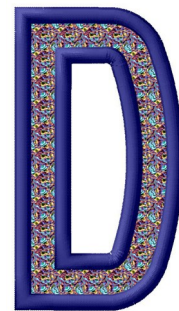

Name: Letter D Machine Embroidery Design

SKU: GSD01-RPLAIND

Brand: Grand Slam Designs

Unique Colors: 13 (3 color Stops)

Unique Colors

	Color Name (Color Code)	Manufacturer - Type
	Super White (1001) [No Color Selected]	madeira - rayon
	Dusty Lilac (1263) [No Color Selected]	madeira - rayon
	Crocus (286)	Exquisite - Polyester 1000m

Complete Color Sequence

#		Color Name (Color Code)	Manufacturer - Type
1		Super White (1001) [No Color Selected]	madeira - rayon
2		Super White (1001) [No Color Selected]	madeira - rayon
3		Crocus (286)	Exquisite - Polyester 1000m