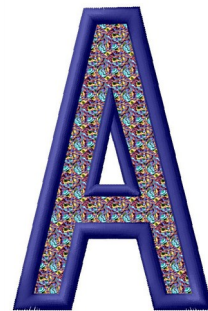

Name: Letter A Machine Embroidery Design

SKU: GSD01-RPLAINA

Brand: Grand Slam Designs

Unique Colors: 13 (3 color Stops)

Unique Colors

	Color Name (Color Code)	Manufacturer - Type
	Super White (1001) [No Color Selected]	madeira - rayon
	Dusty Lilac (1263) [No Color Selected]	madeira - rayon
	Crocus (286)	Exquisite - Polyester 1000m

Complete Color Sequence

#		Color Name (Color Code)	Manufacturer - Type
1		Super White (1001) [No Color Selected]	madeira - rayon
2		Super White (1001) [No Color Selected]	madeira - rayon
3		Crocus (286)	Exquisite - Polyester 1000m