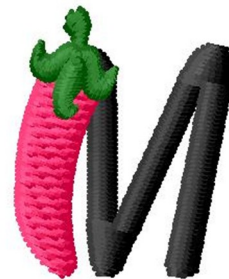

Name: Pepper Letter M Machine Embroidery Design

SKU: GSD01-RPEPPERM

Brand: Grand Slam Designs

Unique Colors: 13 (3 color Stops)

Unique Colors

	Color Name (Color Code)	Manufacturer - Type
	Super White (1001) [No Color Selected]	madeira - rayon
	Dusty Lilac (1263) [No Color Selected]	madeira - rayon
	Crocus (286)	Exquisite - Polyester 1000m

Complete Color Sequence

#		Color Name (Color Code)	Manufacturer - Type
1		Super White (1001) [No Color Selected]	madeira - rayon
2		Super White (1001) [No Color Selected]	madeira - rayon
3		Crocus (286)	Exquisite - Polyester 1000m