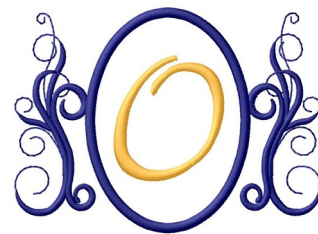

Name: Oval Swirl Monogram O Machine
Embroidery Design

SKU: GSD01-ROSO

Brand: Grand Slam Designs

Unique Colors: 13 (2 color Stops)

Unique Colors

	Color Name (Color Code)	Manufacturer - Type
	Super White (1001) [No Color Selected]	madeira - rayon
	Dusty Lilac (1263) [No Color Selected]	madeira - rayon
	Crocus (286)	Exquisite - Polyester 1000m