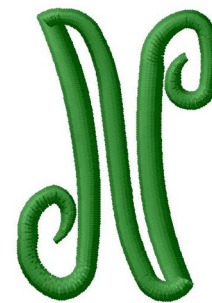

**Name:** Laurel Wreath Monogram N Machine  
Embroidery Design

**SKU:** GSD01-RMONOUCN

**Brand:** Grand Slam Designs

**Unique Colors:** 13 (1 color Stops)

## Unique Colors

	<b>Color Name (Color Code)</b>	<b>Manufacturer - Type</b>
	Super White (1001) [No Color Selected]	madeira - rayon
	Dusty Lilac (1263) [No Color Selected]	madeira - rayon
	Crocus (286)	Exquisite - Polyester 1000m