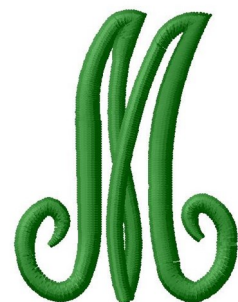

Name: Laurel Wreath Monogram M Machine Embroidery Design

SKU: GSD01-RMONOUCM

Brand: Grand Slam Designs

Unique Colors: 13 (1 color Stops)

Unique Colors

	Color Name (Color Code)	Manufacturer - Type
	Super White (1001) [No Color Selected]	madeira - rayon
	Dusty Lilac (1263) [No Color Selected]	madeira - rayon
	Crocus (286)	Exquisite - Polyester 1000m

Complete Color Sequence

#		Color Name (Color Code)	Manufacturer - Type
1		Super White (1001) [No Color Selected]	madeira - rayon
2		Super White (1001) [No Color Selected]	madeira - rayon
3		Crocus (286)	Exquisite - Polyester 1000m