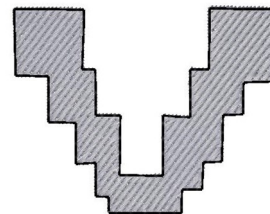

Name: Stone Font Y Machine Embroidery Design

SKU: GSD01-RMINEY

Brand: Grand Slam Designs

Unique Colors: 13 (2 color Stops)

Unique Colors

	Color Name (Color Code)	Manufacturer - Type
	Super White (1001) [No Color Selected]	madeira - rayon
	Dusty Lilac (1263) [No Color Selected]	madeira - rayon
	Crocus (286)	Exquisite - Polyester 1000m

Complete Color Sequence

#		Color Name (Color Code)	Manufacturer - Type
1		Super White (1001) [No Color Selected]	madeira - rayon
2		Super White (1001) [No Color Selected]	madeira - rayon
3		Crocus (286)	Exquisite - Polyester 1000m