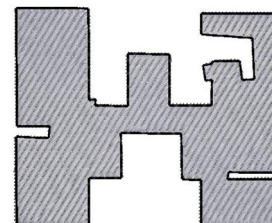

Name: Stone Font W Machine Embroidery Design

SKU: GSD01-RMINEW

Brand: Grand Slam Designs

Unique Colors: 13 (2 color Stops)

Unique Colors

	Color Name (Color Code)	Manufacturer - Type
	Super White (1001) [No Color Selected]	madeira - rayon
	Dusty Lilac (1263) [No Color Selected]	madeira - rayon
	Crocus (286)	Exquisite - Polyester 1000m

Complete Color Sequence

#		Color Name (Color Code)	Manufacturer - Type
1		Super White (1001) [No Color Selected]	madeira - rayon
2		Super White (1001) [No Color Selected]	madeira - rayon
3		Crocus (286)	Exquisite - Polyester 1000m