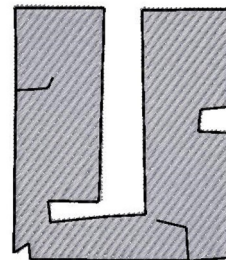

Name: Stone Font U Machine Embroidery Design

SKU: GSD01-RMINEU

Brand: Grand Slam Designs

Unique Colors: 13 (2 color Stops)

Unique Colors

| | Color Name (Color Code) | Manufacturer - Type |
|--|--|-----------------------------|
| | Super White (1001) [No Color Selected] | madeira - rayon |
| | Dusty Lilac (1263) [No Color Selected] | madeira - rayon |
| | Crocus (286) | Exquisite - Polyester 1000m |

Complete Color Sequence

| # | | Color Name (Color Code) | Manufacturer - Type |
|---|---|--|--------------------------------|
| 1 |  | Super White (1001) [No Color Selected] | madeira - rayon |
| 2 |  | Super White (1001) [No Color Selected] | madeira - rayon |
| 3 |  | Crocus (286) | Exquisite - Polyester 1000m |