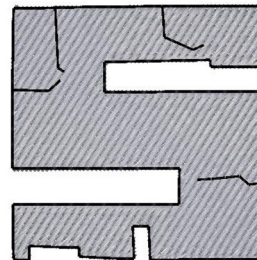

Name: Stone Font S Machine Embroidery Design

SKU: GSD01-RMINES

Brand: Grand Slam Designs

Unique Colors: 13 (2 color Stops)

Unique Colors

	Color Name (Color Code)	Manufacturer - Type
	Super White (1001) [No Color Selected]	madeira - rayon
	Dusty Lilac (1263) [No Color Selected]	madeira - rayon
	Crocus (286)	Exquisite - Polyester 1000m

Complete Color Sequence

#		Color Name (Color Code)	Manufacturer - Type
1		Super White (1001) [No Color Selected]	madeira - rayon
2		Super White (1001) [No Color Selected]	madeira - rayon
3		Crocus (286)	Exquisite - Polyester 1000m