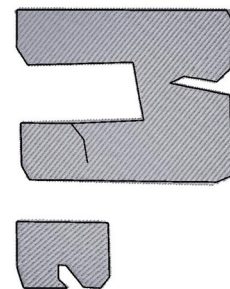

Name: Stone Font Question Machine
Embroidery Design

SKU: GSD01-RMINEQUESTION

Brand: Grand Slam Designs

Unique Colors: 13 (2 color Stops)

Unique Colors

	Color Name (Color Code)	Manufacturer - Type
	Super White (1001) [No Color Selected]	madeira - rayon
	Dusty Lilac (1263) [No Color Selected]	madeira - rayon
	Crocus (286)	Exquisite - Polyester 1000m

Complete Color Sequence

#		Color Name (Color Code)	Manufacturer - Type
1		Super White (1001) [No Color Selected]	madeira - rayon
2		Super White (1001) [No Color Selected]	madeira - rayon
3		Crocus (286)	Exquisite - Polyester 1000m