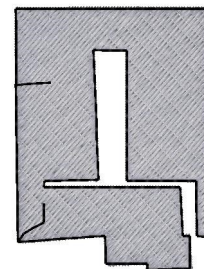

**Name:** Stone Font Q Machine Embroidery Design

**SKU:** GSD01-RMINEQ

**Brand:** Grand Slam Designs

**Unique Colors:** 13 (2 color Stops)

## Unique Colors

	<b>Color Name (Color Code)</b>	<b>Manufacturer - Type</b>
	Super White (1001) [No Color Selected]	madeira - rayon
	Dusty Lilac (1263) [No Color Selected]	madeira - rayon
	Crocus (286)	Exquisite - Polyester 1000m

# Complete Color Sequence

#		Color Name (Color Code)	Manufacturer - Type
1		Super White (1001) [No Color Selected]	madeira - rayon
2		Super White (1001) [No Color Selected]	madeira - rayon
3		Crocus (286)	Exquisite - Polyester 1000m