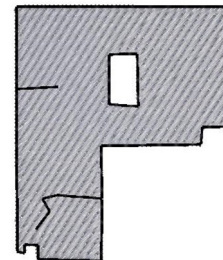

Name: Stone Font P Machine Embroidery Design

SKU: GSD01-RMINEP

Brand: Grand Slam Designs

Unique Colors: 13 (2 color Stops)

Unique Colors

	Color Name (Color Code)	Manufacturer - Type
	Super White (1001) [No Color Selected]	madeira - rayon
	Dusty Lilac (1263) [No Color Selected]	madeira - rayon
	Crocus (286)	Exquisite - Polyester 1000m

Complete Color Sequence

#		Color Name (Color Code)	Manufacturer - Type
1		Super White (1001) [No Color Selected]	madeira - rayon
2		Super White (1001) [No Color Selected]	madeira - rayon
3		Crocus (286)	Exquisite - Polyester 1000m