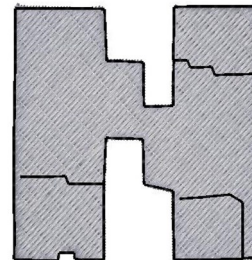

Name: Stone Font N Machine Embroidery Design

SKU: GSD01-RMINEN

Brand: Grand Slam Designs

Unique Colors: 13 (2 color Stops)

Unique Colors

	Color Name (Color Code)	Manufacturer - Type
	Super White (1001) [No Color Selected]	madeira - rayon
	Dusty Lilac (1263) [No Color Selected]	madeira - rayon
	Crocus (286)	Exquisite - Polyester 1000m

Complete Color Sequence

#		Color Name (Color Code)	Manufacturer - Type
1		Super White (1001) [No Color Selected]	madeira - rayon
2		Super White (1001) [No Color Selected]	madeira - rayon
3		Crocus (286)	Exquisite - Polyester 1000m