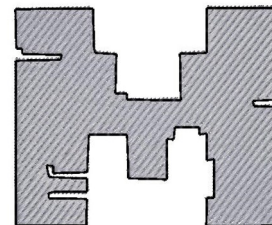

Name: Stone Font M Machine Embroidery Design

SKU: GSD01-RMINEM

Brand: Grand Slam Designs

Unique Colors: 13 (2 color Stops)

Unique Colors

	Color Name (Color Code)	Manufacturer - Type
	Super White (1001) [No Color Selected]	madeira - rayon
	Dusty Lilac (1263) [No Color Selected]	madeira - rayon
	Crocus (286)	Exquisite - Polyester 1000m

Complete Color Sequence

#		Color Name (Color Code)	Manufacturer - Type
1		Super White (1001) [No Color Selected]	madeira - rayon
2		Super White (1001) [No Color Selected]	madeira - rayon
3		Crocus (286)	Exquisite - Polyester 1000m