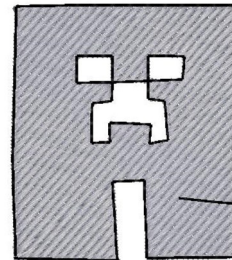

Name: Stone Font A Machine Embroidery Design

SKU: GSD01-RMINEA

Brand: Grand Slam Designs

Unique Colors: 13 (2 color Stops)

Unique Colors

	Color Name (Color Code)	Manufacturer - Type
	Super White (1001) [No Color Selected]	madeira - rayon
	Dusty Lilac (1263) [No Color Selected]	madeira - rayon
	Crocus (286)	Exquisite - Polyester 1000m

Complete Color Sequence

#		Color Name (Color Code)	Manufacturer - Type
1		Super White (1001) [No Color Selected]	madeira - rayon
2		Super White (1001) [No Color Selected]	madeira - rayon
3		Crocus (286)	Exquisite - Polyester 1000m