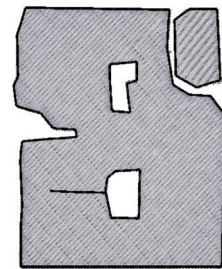

Name: Stone Font 8 Machine Embroidery Design

SKU: GSD01-RMINE8

Brand: Grand Slam Designs

Unique Colors: 13 (2 color Stops)

Unique Colors

	Color Name (Color Code)	Manufacturer - Type
	Super White (1001) [No Color Selected]	madeira - rayon
	Dusty Lilac (1263) [No Color Selected]	madeira - rayon
	Crocus (286)	Exquisite - Polyester 1000m

Complete Color Sequence

#		Color Name (Color Code)	Manufacturer - Type
1		Super White (1001) [No Color Selected]	madeira - rayon
2		Super White (1001) [No Color Selected]	madeira - rayon
3		Crocus (286)	Exquisite - Polyester 1000m