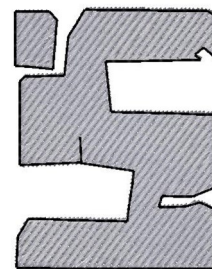

**Name:** Stone Font 5 Machine Embroidery Design

**SKU:** GSD01-RMINE5

**Brand:** Grand Slam Designs

**Unique Colors:** 13 (2 color Stops)

## Unique Colors

	<b>Color Name (Color Code)</b>	<b>Manufacturer - Type</b>
	Super White (1001) [No Color Selected]	madeira - rayon
	Dusty Lilac (1263) [No Color Selected]	madeira - rayon
	Crocus (286)	Exquisite - Polyester 1000m

# Complete Color Sequence

#		Color Name (Color Code)	Manufacturer - Type
1		Super White (1001) [No Color Selected]	madeira - rayon
2		Super White (1001) [No Color Selected]	madeira - rayon
3		Crocus (286)	Exquisite - Polyester 1000m