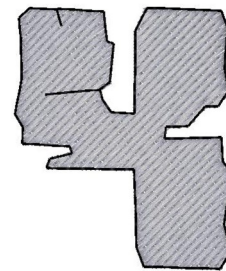

**Name:** Stone Font 4 Machine Embroidery Design

**SKU:** GSD01-RMINE4

**Brand:** Grand Slam Designs

**Unique Colors:** 13 (2 color Stops)

## Unique Colors

	<b>Color Name (Color Code)</b>	<b>Manufacturer - Type</b>
	Super White (1001) [No Color Selected]	madeira - rayon
	Dusty Lilac (1263) [No Color Selected]	madeira - rayon
	Crocus (286)	Exquisite - Polyester 1000m

# Complete Color Sequence

#		Color Name (Color Code)	Manufacturer - Type
1		Super White (1001) [No Color Selected]	madeira - rayon
2		Super White (1001) [No Color Selected]	madeira - rayon
3		Crocus (286)	Exquisite - Polyester 1000m