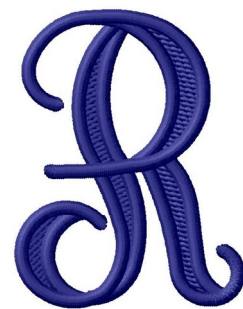

Name: Vine Monogram R Machine Embroidery Design

SKU: GSD01-RLCVINER

Brand: Grand Slam Designs

Unique Colors: 13 (1 color Stops)

Unique Colors

	Color Name (Color Code)	Manufacturer - Type
	Super White (1001) [No Color Selected]	madeira - rayon
	Dusty Lilac (1263) [No Color Selected]	madeira - rayon
	Crocus (286)	Exquisite - Polyester 1000m