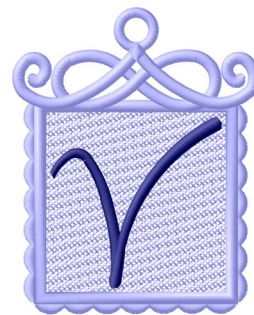

**Name:** FSL Ornament V Machine Embroidery Design

**SKU:** GSD01-RFSLV

**Brand:** Grand Slam Designs

**Unique Colors:** 13 (2 color Stops)

## Unique Colors

	<b>Color Name (Color Code)</b>	<b>Manufacturer - Type</b>
	Super White (1001) [No Color Selected]	madeira - rayon
	Dusty Lilac (1263) [No Color Selected]	madeira - rayon
	Crocus (286)	Exquisite - Polyester 1000m