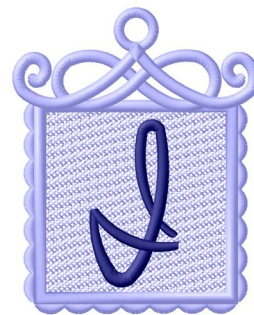

Name: FSL Ornament I Machine Embroidery Design

SKU: GSD01-RFSLI

Brand: Grand Slam Designs

Unique Colors: 13 (2 color Stops)

Unique Colors

	Color Name (Color Code)	Manufacturer - Type
	Super White (1001) [No Color Selected]	madeira - rayon
	Dusty Lilac (1263) [No Color Selected]	madeira - rayon
	Crocus (286)	Exquisite - Polyester 1000m

Complete Color Sequence

#		Color Name (Color Code)	Manufacturer - Type
1		Super White (1001) [No Color Selected]	madeira - rayon
2		Super White (1001) [No Color Selected]	madeira - rayon
3		Crocus (286)	Exquisite - Polyester 1000m