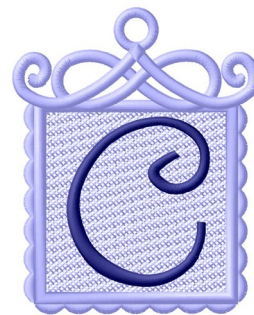

Name: FSL Ornament C Machine Embroidery Design

SKU: GSD01-RFSLC

Brand: Grand Slam Designs

Unique Colors: 13 (2 color Stops)

Unique Colors

	Color Name (Color Code)	Manufacturer - Type
	Super White (1001) [No Color Selected]	madeira - rayon
	Dusty Lilac (1263) [No Color Selected]	madeira - rayon
	Crocus (286)	Exquisite - Polyester 1000m

Complete Color Sequence

#		Color Name (Color Code)	Manufacturer - Type
1		Super White (1001) [No Color Selected]	madeira - rayon
2		Super White (1001) [No Color Selected]	madeira - rayon
3		Crocus (286)	Exquisite - Polyester 1000m