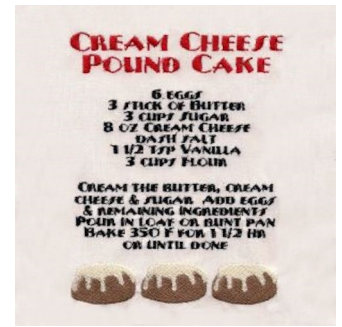

**Name:** Cream Cheese Pound Cake

**SKU:** ST01-RFACCP01

**Brand:** Shady Threads

**Unique Colors:** 13 (4 color Stops)

## Unique Colors

|  | Color Name (Color Code)                | Manufacturer - Type         |
|--|--|-----------------------------|
|  | Super White (1001) [No Color Selected] | madeira - rayon             |
|  | Dusty Lilac (1263) [No Color Selected] | madeira - rayon             |
|  | Crocus (286)                           | Exquisite - Polyester 1000m |

# Complete Color Sequence

| # |   | Color Name (Color Code)                | Manufacturer - Type            |
|---|---|--|--------------------------------|
| 1 |  | Super White (1001) [No Color Selected] | madeira - rayon                |
| 2 |  | Super White (1001) [No Color Selected] | madeira - rayon                |
| 3 |  | Crocus (286)                           | Exquisite - Polyester<br>1000m |