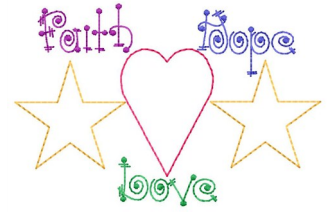

Name: Faith

SKU: GSD01-RED993

Brand: Grand Slam Designs

Unique Colors: 13 (5 color Stops)

Unique Colors

	Color Name (Color Code)	Manufacturer - Type
	Super White (1001) [No Color Selected]	madeira - rayon
	Dusty Lilac (1263) [No Color Selected]	madeira - rayon
	Crocus (286)	Exquisite - Polyester 1000m