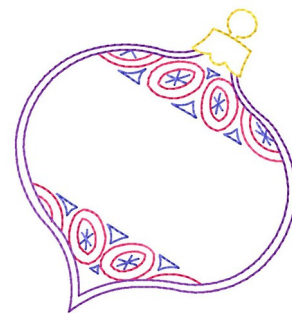

Name: Ornament Machine Embroidery Design

SKU: GSD01-RED977

Brand: Grand Slam Designs

Unique Colors: 13 (4 color Stops)

Unique Colors

	Color Name (Color Code)	Manufacturer - Type
	Super White (1001) [No Color Selected]	madeira - rayon
	Dusty Lilac (1263) [No Color Selected]	madeira - rayon
	Crocus (286)	Exquisite - Polyester 1000m

Complete Color Sequence

#		Color Name (Color Code)	Manufacturer - Type
1		Super White (1001) [No Color Selected]	madeira - rayon
2		Super White (1001) [No Color Selected]	madeira - rayon
3		Crocus (286)	Exquisite - Polyester 1000m