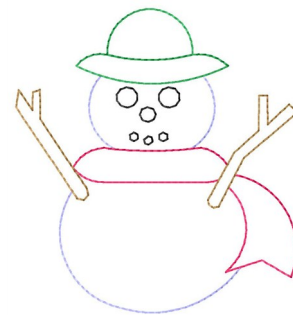

Name: Snowman Outline Machine Embroidery Design

SKU: GSD01-RED969

Brand: Grand Slam Designs

Unique Colors: 13 (5 color Stops)

Unique Colors

	Color Name (Color Code)	Manufacturer - Type
	Super White (1001) [No Color Selected]	madeira - rayon
	Dusty Lilac (1263) [No Color Selected]	madeira - rayon
	Crocus (286)	Exquisite - Polyester 1000m