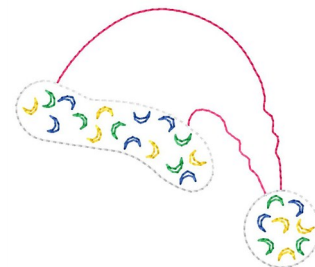

**Name:** Santa Hat Machine Embroidery Design

**SKU:** GSD01-RED963

**Brand:** Grand Slam Designs

**Unique Colors:** 13 (5 color Stops)

# Complete Color Sequence

#		Color Name (Color Code)	Manufacturer - Type
1		Super White (1001) [No Color Selected]	madeira - rayon
2		Super White (1001) [No Color Selected]	madeira - rayon
3		Crocus (286)	Exquisite - Polyester 1000m