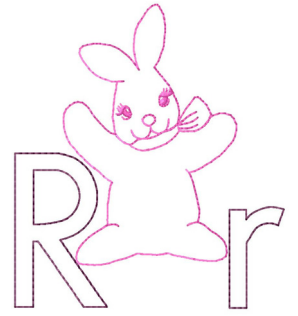

Name: R for Rabbit

SKU: GSD01-RED943

Brand: Grand Slam Designs

Unique Colors: 13 (2 color Stops)

Unique Colors

	Color Name (Color Code)	Manufacturer - Type
	Super White (1001) [No Color Selected]	madeira - rayon
	Dusty Lilac (1263) [No Color Selected]	madeira - rayon
	Crocus (286)	Exquisite - Polyester 1000m