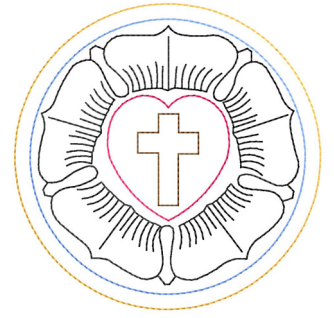

Name: Lutheran Rose

SKU: GSD01-RED803R

Brand: Grand Slam Designs

Unique Colors: 13 (5 color Stops)

Unique Colors

	Color Name (Color Code)	Manufacturer - Type
	Super White (1001) [No Color Selected]	madeira - rayon
	Dusty Lilac (1263) [No Color Selected]	madeira - rayon
	Crocus (286)	Exquisite - Polyester 1000m