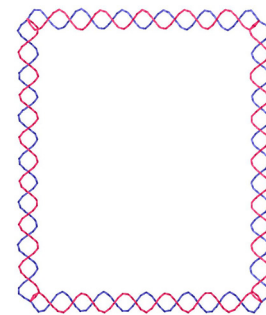

Name: Rectangle Border Machine Embroidery Design

SKU: GSD01-RED801

Brand: Grand Slam Designs

Unique Colors: 13 (2 color Stops)

Unique Colors

	Color Name (Color Code)	Manufacturer - Type
	Super White (1001) [No Color Selected]	madeira - rayon
	Dusty Lilac (1263) [No Color Selected]	madeira - rayon
	Crocus (286)	Exquisite - Polyester 1000m

Complete Color Sequence

#		Color Name (Color Code)	Manufacturer - Type
1		Super White (1001) [No Color Selected]	madeira - rayon
2		Super White (1001) [No Color Selected]	madeira - rayon
3		Crocus (286)	Exquisite - Polyester 1000m