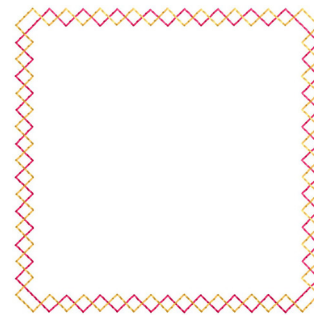

**Name:** Square Border Machine Embroidery Design

**SKU:** GSD01-RED799

**Brand:** Grand Slam Designs

**Unique Colors:** 13 (2 color Stops)

# Complete Color Sequence

#		Color Name (Color Code)	Manufacturer - Type
1		Super White (1001) [No Color Selected]	madeira - rayon
2		Super White (1001) [No Color Selected]	madeira - rayon
3		Crocus (286)	Exquisite - Polyester 1000m