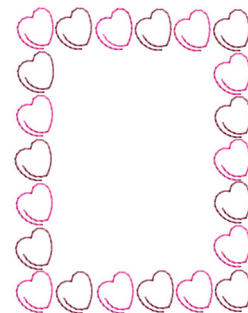

Name: Heart Rectangle Machine Embroidery Design

SKU: GSD01-RED797

Brand: Grand Slam Designs

Unique Colors: 13 (2 color Stops)

Unique Colors

	Color Name (Color Code)	Manufacturer - Type
	Super White (1001) [No Color Selected]	madeira - rayon
	Dusty Lilac (1263) [No Color Selected]	madeira - rayon
	Crocus (286)	Exquisite - Polyester 1000m

Complete Color Sequence

#		Color Name (Color Code)	Manufacturer - Type
1		Super White (1001) [No Color Selected]	madeira - rayon
2		Super White (1001) [No Color Selected]	madeira - rayon
3		Crocus (286)	Exquisite - Polyester 1000m