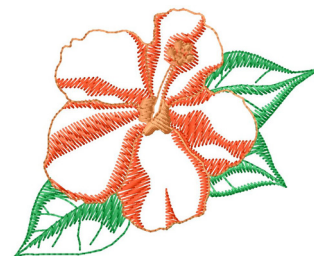

Name: Hibiscus Machine Embroidery Design

SKU: GSD01-RED773

Brand: Grand Slam Designs

Unique Colors: 13 (3 color Stops)

Unique Colors

	Color Name (Color Code)	Manufacturer - Type
	Super White (1001) [No Color Selected]	madeira - rayon
	Dusty Lilac (1263) [No Color Selected]	madeira - rayon
	Crocus (286)	Exquisite - Polyester 1000m

Complete Color Sequence

#		Color Name (Color Code)	Manufacturer - Type
1		Super White (1001) [No Color Selected]	madeira - rayon
2		Super White (1001) [No Color Selected]	madeira - rayon
3		Crocus (286)	Exquisite - Polyester 1000m