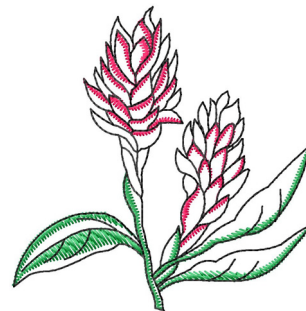

Name: Ginger Machine Embroidery Design

SKU: GSD01-RED767

Brand: Grand Slam Designs

Unique Colors: 13 (3 color Stops)

Unique Colors

	Color Name (Color Code)	Manufacturer - Type
	Super White (1001) [No Color Selected]	madeira - rayon
	Dusty Lilac (1263) [No Color Selected]	madeira - rayon
	Crocus (286)	Exquisite - Polyester 1000m

Complete Color Sequence

#		Color Name (Color Code)	Manufacturer - Type
1		Super White (1001) [No Color Selected]	madeira - rayon
2		Super White (1001) [No Color Selected]	madeira - rayon
3		Crocus (286)	Exquisite - Polyester 1000m