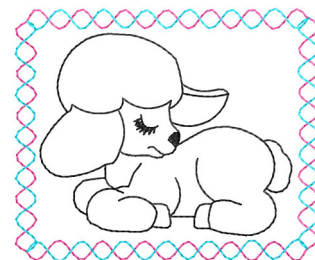

Name: Lamb Machine Embroidery Design

SKU: GSD01-RED743

Brand: Grand Slam Designs

Unique Colors: 13 (3 color Stops)

Unique Colors

	Color Name (Color Code)	Manufacturer - Type
	Super White (1001) [No Color Selected]	madeira - rayon
	Dusty Lilac (1263) [No Color Selected]	madeira - rayon
	Crocus (286)	Exquisite - Polyester 1000m