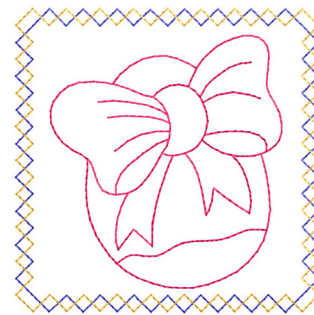

**Name:** Easter Egg Machine Embroidery Design

**SKU:** GSD01-RED741

**Brand:** Grand Slam Designs

**Unique Colors:** 13 (3 color Stops)