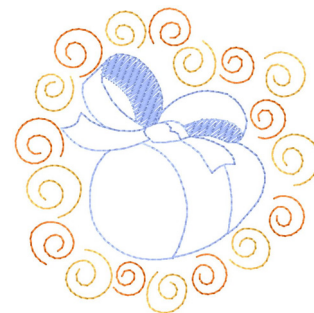

Name: Easter Egg Machine Embroidery Design

SKU: GSD01-RED737

Brand: Grand Slam Designs

Unique Colors: 13 (3 color Stops)

Unique Colors

	Color Name (Color Code)	Manufacturer - Type
	Super White (1001) [No Color Selected]	madeira - rayon
	Dusty Lilac (1263) [No Color Selected]	madeira - rayon
	Crocus (286)	Exquisite - Polyester 1000m