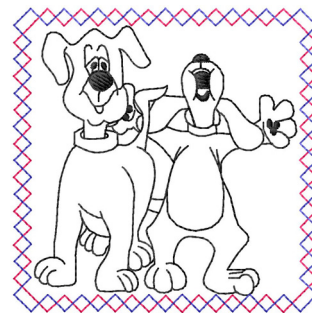

Name: Two Dogs Machine Embroidery Design

SKU: GSD01-RED721

Brand: Grand Slam Designs

Unique Colors: 13 (3 color Stops)

Unique Colors

	Color Name (Color Code)	Manufacturer - Type
	Super White (1001) [No Color Selected]	madeira - rayon
	Dusty Lilac (1263) [No Color Selected]	madeira - rayon
	Crocus (286)	Exquisite - Polyester 1000m