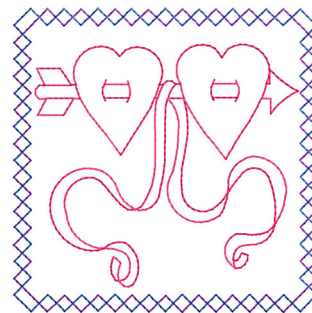

Name: Hearts And Arrow Machine Embroidery Design

SKU: GSD01-RED707

Brand: Grand Slam Designs

Unique Colors: 13 (3 color Stops)

Unique Colors

	Color Name (Color Code)	Manufacturer - Type
	Super White (1001) [No Color Selected]	madeira - rayon
	Dusty Lilac (1263) [No Color Selected]	madeira - rayon
	Crocus (286)	Exquisite - Polyester 1000m

Complete Color Sequence

#		Color Name (Color Code)	Manufacturer - Type
1		Super White (1001) [No Color Selected]	madeira - rayon
2		Super White (1001) [No Color Selected]	madeira - rayon
3		Crocus (286)	Exquisite - Polyester 1000m