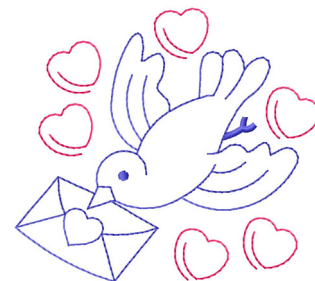

Name: Bird Machine Embroidery Design

SKU: GSD01-RED703

Brand: Grand Slam Designs

Unique Colors: 13 (2 color Stops)

Unique Colors

	Color Name (Color Code)	Manufacturer - Type
	Super White (1001) [No Color Selected]	madeira - rayon
	Dusty Lilac (1263) [No Color Selected]	madeira - rayon
	Crocus (286)	Exquisite - Polyester 1000m