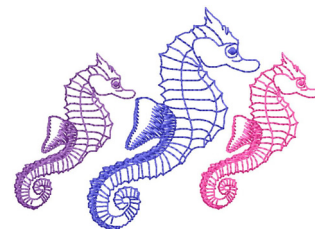

Name: Three Seahorses Machine Embroidery Design

SKU: GSD01-RED699

Brand: Grand Slam Designs

Unique Colors: 13 (3 color Stops)

Unique Colors

	Color Name (Color Code)	Manufacturer - Type
	Super White (1001) [No Color Selected]	madeira - rayon
	Dusty Lilac (1263) [No Color Selected]	madeira - rayon
	Crocus (286)	Exquisite - Polyester 1000m

Complete Color Sequence

#		Color Name (Color Code)	Manufacturer - Type
1		Super White (1001) [No Color Selected]	madeira - rayon
2		Super White (1001) [No Color Selected]	madeira - rayon
3		Crocus (286)	Exquisite - Polyester 1000m