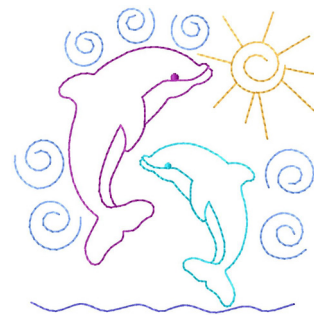

Name: Two Dolphins Machine Embroidery Design

SKU: GSD01-RED695

Brand: Grand Slam Designs

Unique Colors: 13 (5 color Stops)

Unique Colors

	Color Name (Color Code)	Manufacturer - Type
	Super White (1001) [No Color Selected]	madeira - rayon
	Dusty Lilac (1263) [No Color Selected]	madeira - rayon
	Crocus (286)	Exquisite - Polyester 1000m