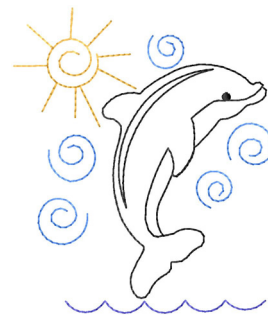

Name: Dolphin Machine Embroidery Design

SKU: GSD01-RED693

Brand: Grand Slam Designs

Unique Colors: 13 (4 color Stops)

Unique Colors

	Color Name (Color Code)	Manufacturer - Type
	Super White (1001) [No Color Selected]	madeira - rayon
	Dusty Lilac (1263) [No Color Selected]	madeira - rayon
	Crocus (286)	Exquisite - Polyester 1000m