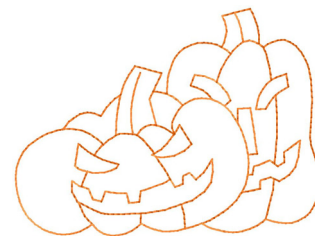

Name: Two Pumpkins Machine Embroidery Design

SKU: GSD01-RED565

Brand: Grand Slam Designs

Unique Colors: 13 (1 color Stops)

Unique Colors

	Color Name (Color Code)	Manufacturer - Type
	Super White (1001) [No Color Selected]	madeira - rayon
	Dusty Lilac (1263) [No Color Selected]	madeira - rayon
	Crocus (286)	Exquisite - Polyester 1000m