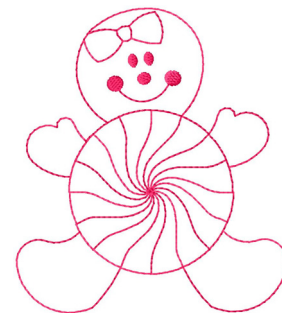

Name: Candy Man

SKU: GSD01-RED459

Brand: Grand Slam Designs

Unique Colors: 13 (1 color Stops)

Unique Colors

	Color Name (Color Code)	Manufacturer - Type
	Super White (1001) [No Color Selected]	madeira - rayon
	Dusty Lilac (1263) [No Color Selected]	madeira - rayon
	Crocus (286)	Exquisite - Polyester 1000m